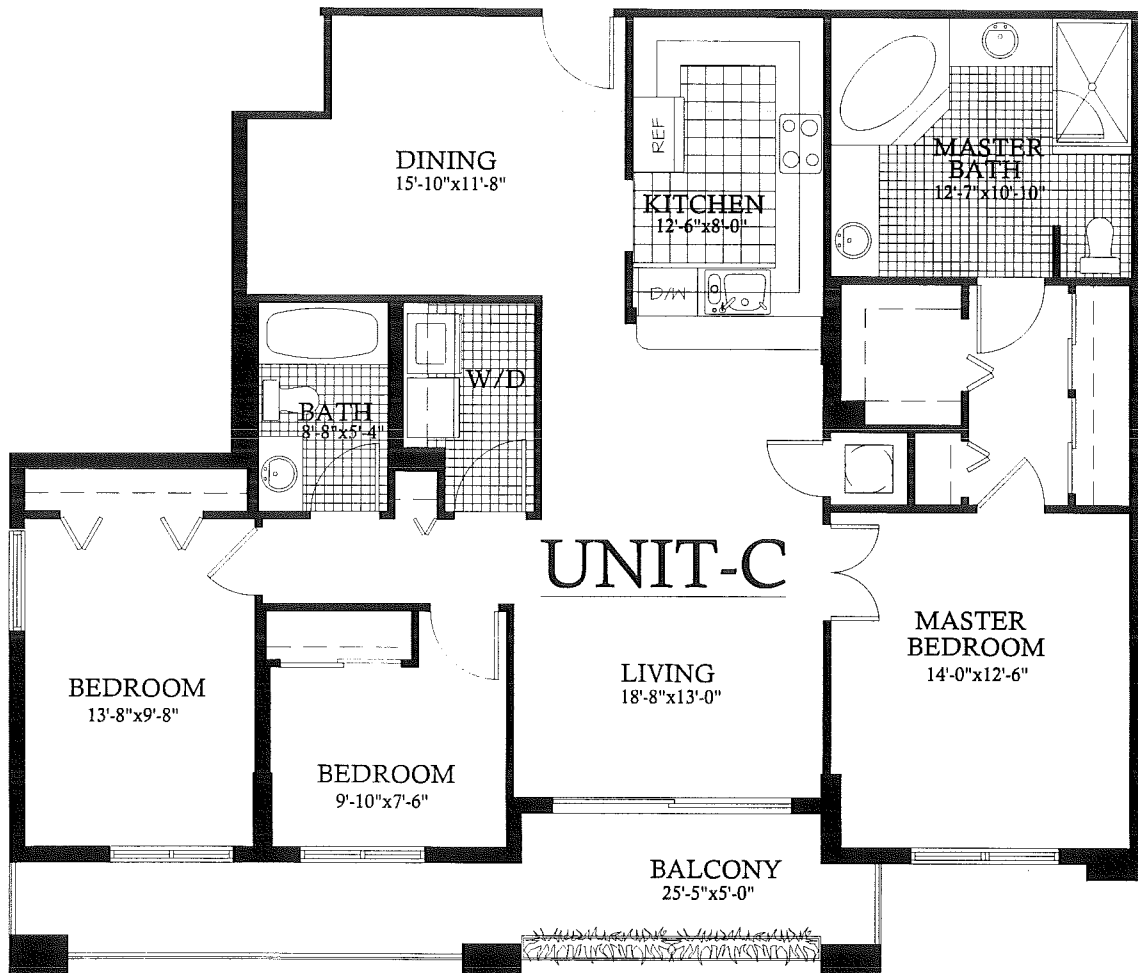

The Venezia

UNIT-C (O.H.)

3 BEDROOM

RESIDENCE	1,754 S.F.
BALCONY	81 S.F.
TOTAL	1,835 S.F.

The Bella Vista

UNIT-C1
3 BEDROOM WITH DEN
 RESIDENCE 2,114 S.F.
 BALCONY 1,578 S.F.
 TOTAL 3,692 S.F.

The Venezia I

UNIT-C1 3 BEDROOM

RESIDENCE
BALCONY
TOTAL

1,463 S.F.
162 S.F.
1,625 S.F.