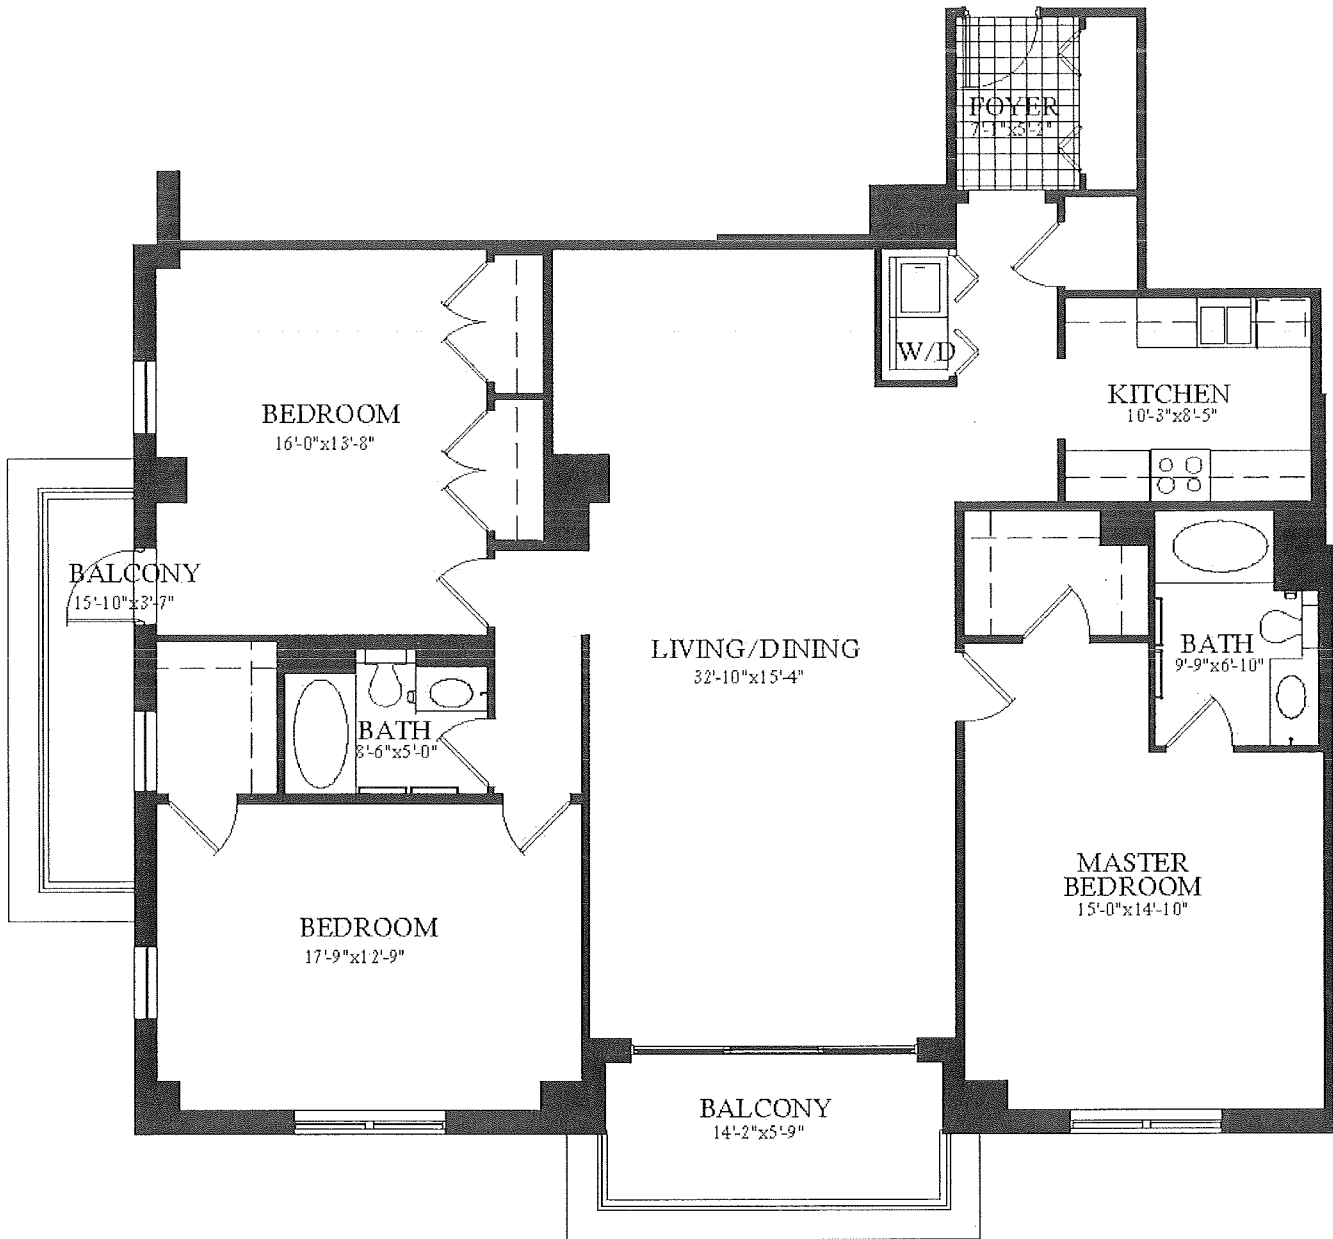

The Venezia

UNIT-C (O.H.)

3 BEDROOM

RESIDENCE	1,754 S.F.
BALCONY	81 S.F.
TOTAL	1,835 S.F.

The Bella Vista

UNIT-C1
3 BEDROOM WITH DEN
 RESIDENCE 2,114 S.F.
 BALCONY 1,578 S.F.
 TOTAL 3,692 S.F.

The Venezia I

UNIT-C1 3 BEDROOM

RESIDENCE
BALCONY
TOTAL

1,463 S.F.
162 S.F.
1,625 S.F.